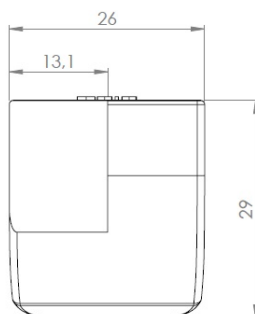

PRODUCT SHEET

Description:

Glass Door Handle "Badge", F/Double Doors, L+R, Gold Plated F/Glass Thickness 4-5mm, 1 ABS Screw W/PVC Tip & 1 ABS, Screw W/Hard $\varnothing 5 \times 3,5$ mm ABS Extension.

Item number:

17.40.073-0

Units	Box	Carton	HS Code	Barcode
Pair	12	240	8302420090	 5704866072144

Changed from 6,00 mm. to 6,20 mm. 23-04-2012

Screw needed - not on drawing!!
One side shown

SISO A/S

Mileparken 11
DK-2740 Skovlunde
Denmark
VAT: DK 24786013