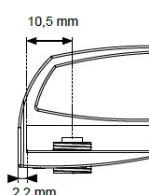

PRODUCT SHEET

Description:

Glass Door Handle "Badge", F/Double Doors, L+R, Gold Plated F/Glass Thickness 4-5mm, 1 ABS Screw W/PVC Tip & 1 ABS, Screw W/Hard $\varnothing 5 \times 3,5$ mm ABS Extension.

Item number:

17.40.073-0

Units	Box	Carton	HS Code	Barcode
Pair	12	240	8302420090	 5704866072144

Changed from 6,00 mm. to 6,20 mm. 23-04-2012

Screw needed - not on drawing!!
One side shown

SISO A/S

Mileparken 11
DK-2740 Skovlunde
Denmark
VAT: DK 24786013