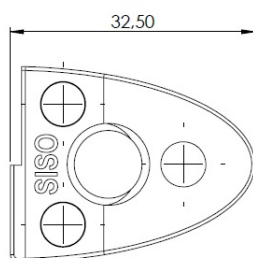

PRODUCT SHEET

Description:

Glass Door Handle "Badge", F/Double Doors, L+R, Gold Plated F/Glass Thickness 4-5mm, 1 ABS Screw W/PVC Tip & 1 ABS, Screw W/Hard $\varnothing 5 \times 3,5$ mm ABS Extension.

Item number:

17.40.073-0

Units	Box	Carton	HS Code	Barcode
Pair	12	240	8302420090	 5704866072144

Changed from 6,00 mm. to 6,20 mm. 23-04-2012

Screw needed - not on drawing!!
One side shown

SISO A/S

Mileparken 11
DK-2740 Skovlunde
Denmark
VAT: DK 24786013